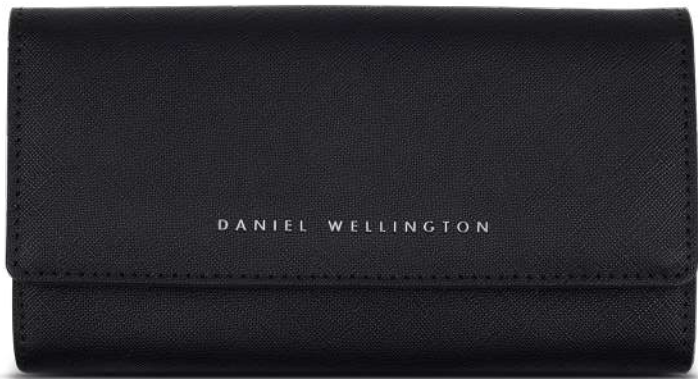

79€

ROUND ZIP WALLET WITH HANDLE
BLACK SAFFIANO 13x9,5 cm

79€

ROUND ZIP WALLET WITH HANDLE
CREAM BOTTALATO 13x9,5 cm

79€

BUTTON WALLET WITH CHAIN
BLACK SAFFIANO 19x10 cm

89€

LONG CHAIN INSIDE THE WALLET

BUTTON WALLET WITH CHAIN
BLACK BOTTALATO 19x10 cm

89€

BUTTON WALLET WITH CHAIN
CREAM BOTTALATO 19x10 cm

89€

DANIEL WELLINGTON

UNIONE EUROPEA
REPUBBLICA ITALIANA

PASSAPORTO

DANIEL WELLINGTON