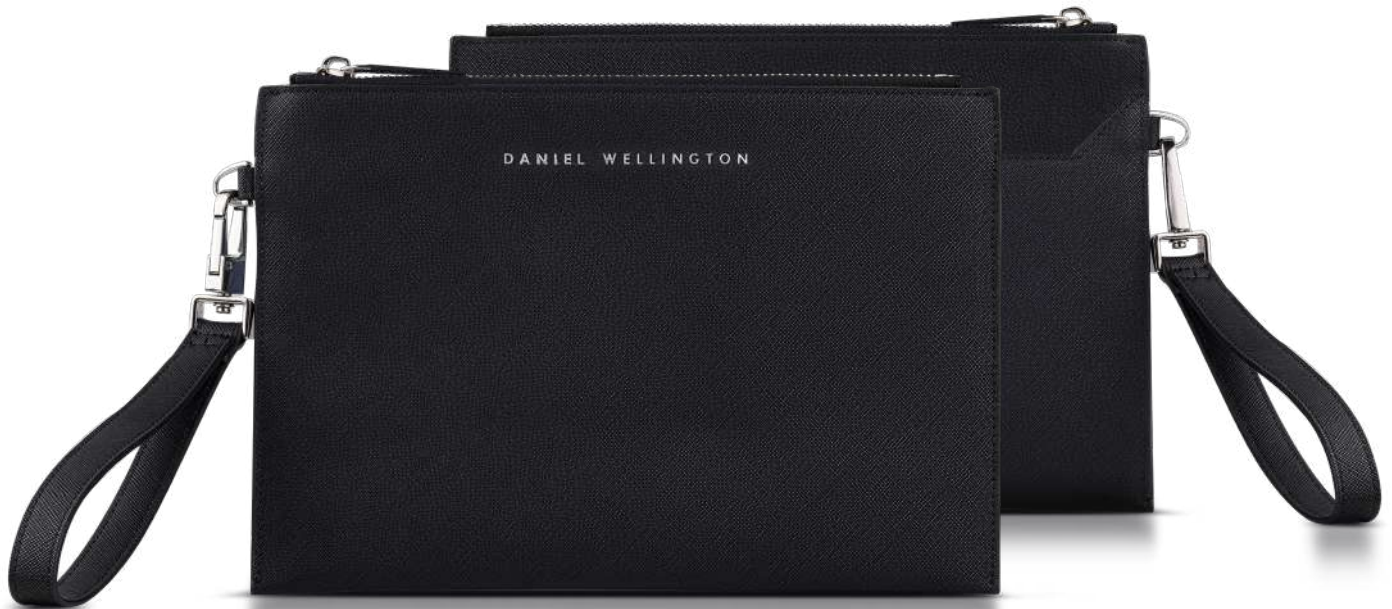

POCHETTE WITH HANDLE
BLACK SAFFIANO 25x17 cm

79€

DW01900066
DW01900066

8057587288101