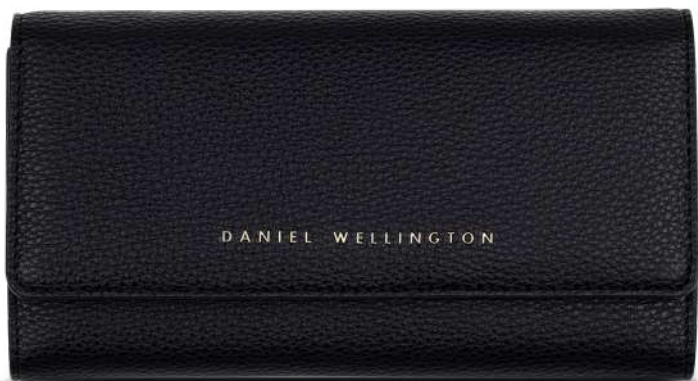

79€

ROUND ZIP WALLET WITH HANDLE
BLACK SAFFIANO 13x9,5 cm

79€

ROUND ZIP WALLET WITH HANDLE
CREAM BOTTALATO 13x9,5 cm

79€

BUTTON WALLET WITH CHAIN
BLACK SAFFIANO 19x10 cm

89€

LONG CHAIN INSIDE THE WALLET

BUTTON WALLET WITH CHAIN
BLACK BOTTALATO 19x10 cm

89€

BUTTON WALLET WITH CHAIN
CREAM BOTTALATO 19x10 cm

89€

DANIEL WELLINGTON

UNIONE EUROPEA
REPUBBLICA ITALIANA

PASSAPORTO

DANIEL WELLINGTON