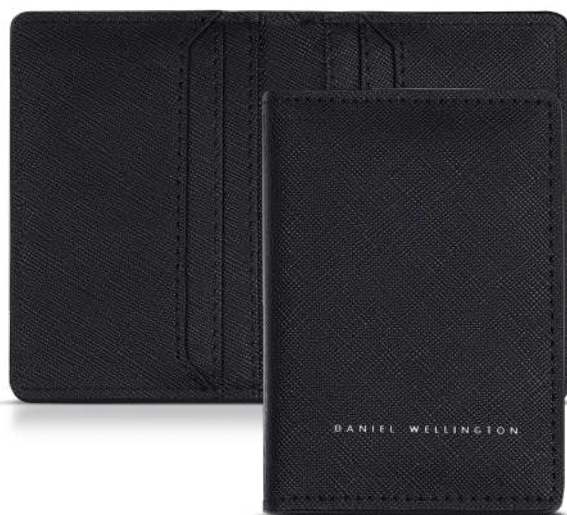

59€

6 CARDS HOLDER WITH OPENING
BLACK SAFFIANO 11x8,5 cm

59€

6 CARDS HOLDER WITH OPENING
BLACK BOTTALATO 11x8,5 cm

59€

6 CARDS HOLDER WITH OPENING
CREAM BOTTALATO 11x8,5 cm

59€

3 CARDS HOLDER WITH SLIDER
BLACK LISCIO 10x7,5 cm

49€

3 CARDS HOLDER WITH SLIDER
BLACK SAFFIANO 10x7,5 cm

49€

3 CARDS HOLDER WITH SLIDER
BLACK BOTTALATO 10x7,5 cm

49€

3 CARDS HOLDER WITH SLIDER
CREAM BOTTALATO 10x7,5 cm

49€

6 CARDS HOLDER FOLDABLE
BLACK LISCIO 7,5x10,4 cm

69€

6 CARDS HOLDER FOLDABLE
BLACK SAFFIANO 7,5x10,4 cm

69€

6 CARDS HOLDER FOLDABLE
BLACK BOTTALATO 7,5x10,4 cm

69€

6 CARDS HOLDER FOLDABLE
CREAM BOTTALATO 7,5x10,4 cm

69€

CLASSIC WALLET
BLACK LISCIO 11,5x9 cm

59€

DW01900031
DW01900031

8057587287944

CLASSIC WALLET
BLACK SAFFIANO 11,5x9 cm

59€

DW01900032
DW01900032

8057587287951

ROUND ZIP WALLET WITH HANDLE
BLACK LISCIO 13x9,5 cm