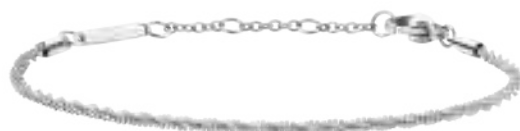

FLAT CHAIN
BRACELET S
45 €

DW00400540

7315030054071

BOX CHAIN
BRACELET S
45 €

DW00400549

7315030054163

TWISTED CHAIN
BRACELET S
45 €

DW00400558